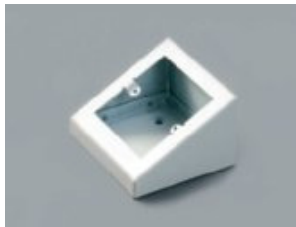

Leading the way in cable trunking

For all products and sales...

call 01793 611777

fax 01793 615500

Pedestal Boxes

- Flytec pedestal boxes are available with one or two gang apertures, single or double sided designed for mounting onto floors or benches. Ideal for use within schools, laboratories and workshops.
- Robustly constructed from sheet steel, finished polyester powder coated white as standard. Other colours are available.

E1010 Single gang

E1012 Two gang

E1016 Double-sided one gang

E1014 Double-sided two gang