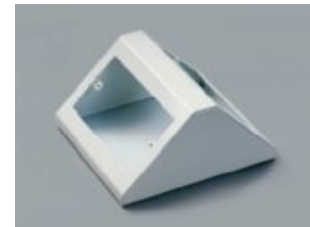

Leading the way in cable trunking

For all products and sales...

call 01793 611777

fax 01793 615500

Pedestal Boxes

- Flytec pedestal boxes are available with one or two gang apertures, single or double sided designed for mounting onto floors or benches. Ideal for use within schools, laboratories and workshops.
- Robustly constructed from sheet steel, finished polyester powder coated white as standard. Other colours are available.

E1010 Single gang

E1012 Two gang

E1016 Double-sided one gang

E1014 Double-sided two gang